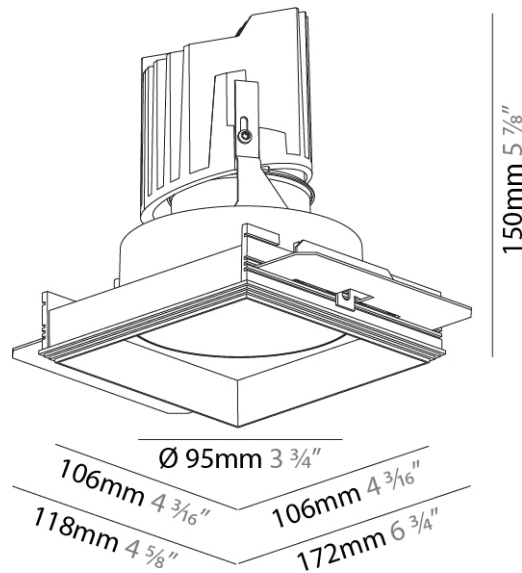

ELECTRICAL

Lamp Type: LED (Zhaga Standard)
Input Wattage (W): 15.5
Total Output Wattage (W): 14.5
Dimming: Tri-Mode (Non-Dimming and Phase Dimming (120Vac only) and 0-10V Dimming)
Driver Included: No
Driver Location: Recessed Housing
Driver Type: Constant Current - Universal
Driver Class: Class 2
Housing: See components
Input Voltage (V): 120 - 277
Constant Current (MA): 500

LED

Number of LEDs: 1
Color Temperature (°K): 2700 / 3000 / 3500 / 4000
Max. Delivered Lumen (lm): 940 / 980 / 1029 / 1050
Nominal Lumen (lm): 1386 / 1438 / 1511 / 1542
CRI: >90 CRI
Efficiency (%): 87.9 / 88.4 / 87.9
Lamp Life (hrs): 50000
Upon Request: RGB-W Tunable White Special Color Temperature Special LED

OPTICAL

Reflector: 20 / 40 / 60
Upon Request: Special Beam Angles

RATINGS AND CERTIFICATIONS

© 2024 Zaneen Lighting, Inc. 1-800-888-3382, F 416-247-9319, www.zaneen.com

Available for international specifications by adding "INT" at the end of the existing Model #. For assistance on 'custom' specifications, contact zteam@zaneen.com. In a constant effort to supply the best product, we reserve the right to change specifications or materials without notice. The most recent specification sheets are found at zaneen.com
IP rating: IP20