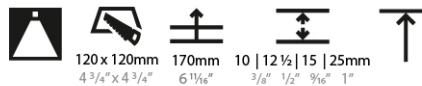

ELECTRICAL

Lamp Type: LED (Zhaga Standard)
Input Wattage (W): 15.5
Total Output Wattage (W): 14.5
Dimming: Tri-Mode (Non-Dimming and Phase Dimming (120Vac only) and 0-10V Dimming)
Driver Included: No
Driver Location: Recessed Housing
Driver Type: Constant Current - Universal
Driver Class: Class 2
Housing: See components
Input Voltage (V): 120 - 277
Constant Current (MA): 500

LED

Number of LEDs: 1
Color Temperature (°K): 2700 / 3000 / 3500 / 4000
Max. Delivered Lumen (lm): 940 / 980 / 1029 / 1050
Nominal Lumen (lm): 1386 / 1438 / 1511 / 1542
CRI: >90 CRI
Efficiency (%): 87.9 / 88.4 / 87.9
Lamp Life (hrs): 50000
Upon Request: RGB-W Tunable White Special Color Temperature Special LED

OPTICAL

Reflector: 20 / 40 / 60
Upon Request: Special Beam Angles

RATINGS AND CERTIFICATIONS

© 2024 Zaneen Lighting, Inc. 1-800-888-3382, F 416-247-9319, www.zaneen.com

Available for international specifications by adding "INT" at the end of the existing Model #. For assistance on 'custom' specifications, contact zteam@zaneen.com. In a constant effort to supply the best product, we reserve the right to change specifications or materials without notice. The most recent specification sheets are found at zaneen.com
IP rating: IP20